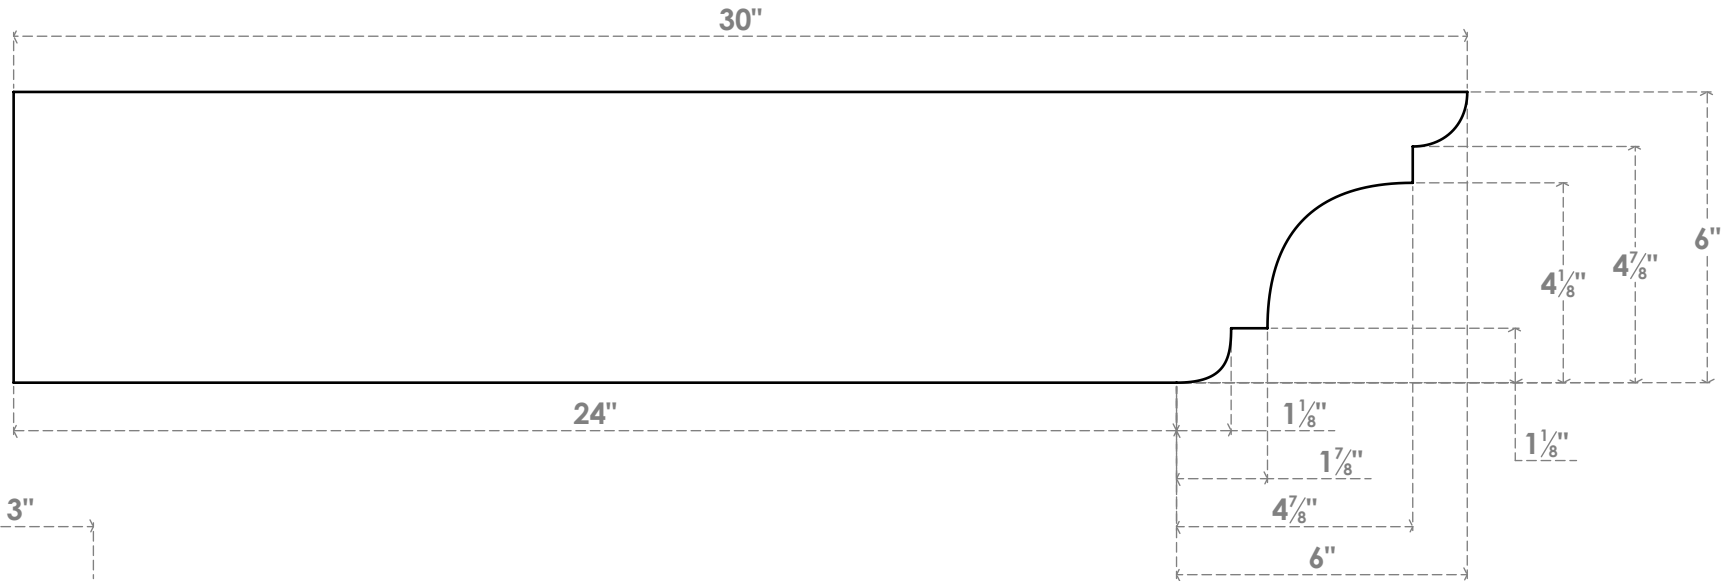

RFTP03X06X30NEB

3"W X 6"H X 30"L NEW BRIGHTON ARCHITECTURAL GRADE PVC RAFTER TAIL

SIDE PROFILE

FRONT PROFILE

ISOMETRIC

EKENA
MILLWORK
2300 WEST MAIN ST.
CLARKSVILLE, TX 75426
TOLL FREE: 866-607-0453
WWW.EKENAMILLWORK.COM