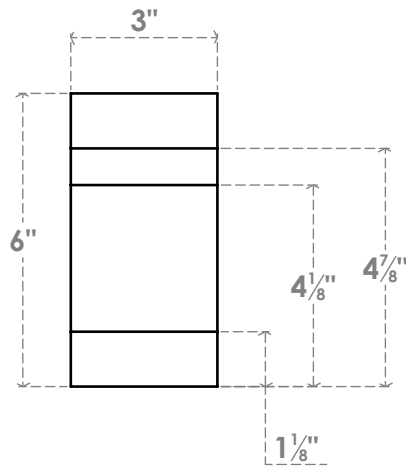

RFTP03X06X30NEB

3"W X 6"H X 30"L NEW BRIGHTON ARCHITECTURAL GRADE PVC RAFTER TAIL

SIDE PROFILE

FRONT PROFILE

ISOMETRIC

EKENA
MILLWORK
2300 WEST MAIN ST.
CLARKSVILLE, TX 75426
TOLL FREE: 866-607-0453
WWW.EKENAMILLWORK.COM

NOTES

1. INSTALLATION TO BE COMPLETED IN ACCORDANCE WITH MANUFACTURER'S SPECIFICATIONS.
2. DRAWING MAY NOT BE TO SCALE
3. THIS DRAWING IS INTENDED FOR DESIGN AND PLANNING PURPOSES ONLY.
4. ALL INFORMATION CONTAINED HEREIN WAS CURRENT AT THE TIME OF DEVELOPMENT BUT MUST BE REVIEWED AND APPROVED BY THE PRODUCT MANUFACTURER TO BE CONSIDERED ACCURATE.
5. ARCHITECTURAL GRADE PVC PRODUCTS ARE MADE FROM EXPANDED CELLULAR PVC AND COME NATURALLY WHITE BUT MAY BE PAINTED